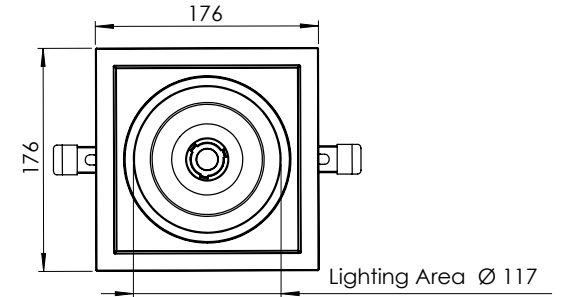

60°

IP20

F

CLASS II

220-240V  
AC

DALI

switchDIM

Die-cast aluminium body with electrostatic powder coated,  
High efficiency reflector and PC glass,  
Effective thermal design,  
50.000 hours Led lifetime,  
Narrow, medium and wide beam angle options,  
Emergency kit system can be integrated,  
Please inquire for optional power values.

<b>Consuming Power</b> Tüketim Gücü	20W	28W	35W
<b>Light Source</b> Işık Kaynağı	COB LED		
<b>Color Temperature</b> Renk Sıcaklığı	2700K 3000K 4000K	5000K 6500K	
<b>Luminaire Output Lumen*</b> Armatür Çıkış Akısı	2276 lm	3200 lm	3990 lm
<b>Efficiency</b> Verimlilik	114 lm/W		
<b>Power Factor</b> Güç Faktörü	Pf>90		
<b>Weight</b> Ağırlık	1.55 kg		