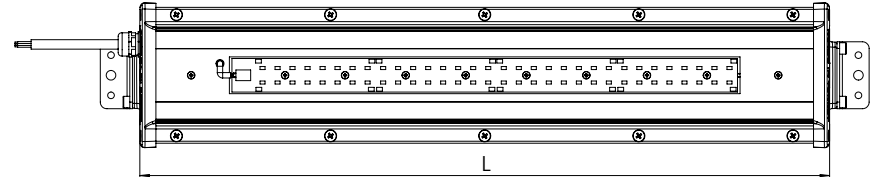

220-240V AC

DALI

switchDIM

Extruded aluminium body with electrostatic powder coated,
Heat resistance extra clear tempered glass,
Effective thermal design,
50.000 hours Led lifetime,
Emergency kit system can be integrated,
Please inquire for optionzal power values.

Consuming Power	19W	33W
Tüketim Gücü	L: 525mm	L: 1225mm
Light Source	MP LED	
İşık Kaynağı		
Color Temperature	2700K	5000K
Renk Sıcaklığı	3000K	6500K
	4000K	
Luminaire Output Lumen *	2584 lm	4488 lm
Armatür Çıkış Akısı		
Efficiency	136 lm/W	
Verimlilik		
Power Factor	Pf>90	
Güç Faktörü		
Weight	2.4 kg	4.45 kg
Ağırlık		