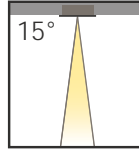

SVART-76

LED A A+ A++

Adjustable

0,70

CRI>80

CRI>90

IP20

RAL Code

CLASS II

220-240V AC

Extruded aluminium body with electrostatic powder coated,
High efficiency reflector and PC glass,
Effective thermal design,
50.000 hours Led lifetime,
Narrow, medium and wide beam angle options,
Emergency kit system can be integrated,
Please inquire for optional power values.

Elektrostatik toz boyalı alüminyum ekstrüzyon gövde,
Yüksek verimli reflektör ve PC cam,
Etkili termal tasarım,
50.000 saat Led yaşam ömrü,
Dar, orta ve geniş açı seçenekleri,
Acil aydınlatma kit sistemi uygulanabilir,
Opsiyonel güç değerleri için bizimle iletişime geçebilirsiniz.

Consuming Power

Tüketim Gücü

9W

14W

Light Source

Işık Kaynağı

COB LED

Color Temperature

Renk Sıcaklığı

2700K

5000K

3000K

6500K

4000K

Luminaire Output Lumen

Armatür Çıkış Akısı

927lm

1440lm

Efficiency

Verimlilik

103lm/W

Power Factor

Güç Faktörü

Pf>90

Forward Current

Sürüş Akımı

200mA

350mA