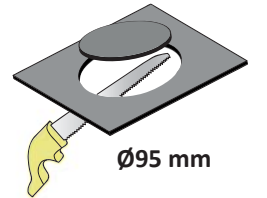

Consuming Power

Tüketim Gücü

9W

14W

Light Source

Işık Kaynağı

COB LED

Color Temperature

Renk Sıcaklığı

2700K

5000K

3000K

6500K

4000K

Luminaire Output Lumen

Armatür Çıkış Akısı

927lm

1440lm

Efficiency

Verimlilik

103lm/W

Power Factor

Güç Faktörü

Pf>90

Forward Current

Sürüş Akımı

200mA

350mA