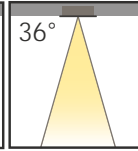

SVART-76

LED A A+ A++

Adjustable

0,70

CRI>80

CRI>90

IP20

RAL Code

CLASS II

220-240V AC

Extruded aluminium body with electrostatic powder coated,
High efficiency reflector and PC glass,
Effective thermal design,
50.000 hours Led lifetime,
Narrow, medium and wide beam angle options,
Emergency kit system can be integrated,
Please inquire for optional power values.

Elektrostatik toz boyalı alüminyum ekstrüzyon gövde,
Yüksek verimli reflektör ve PC cam,
Etkili termal tasarım,
50.000 saat Led yaşam ömrü,
Dar, orta ve geniş açı seçenekleri,
Acil aydınlatma kit sistemi uygulanabilir,
Opsiyonel güç değerleri için bizimle iletişime geçebilirsiniz.

Consuming Power

Tüketim Gücü

9W

14W

Light Source

Işık Kaynağı

COB LED

Color Temperature

Renk Sıcaklığı

2700K

5000K

3000K

6500K

4000K

Luminaire Output Lumen

Armatür Çıkış Akısı

927lm

1440lm

Efficiency

Verimlilik

103lm/W

Power Factor

Güç Faktörü

Pf>90

Forward Current

Sürüş Akımı

200mA

350mA