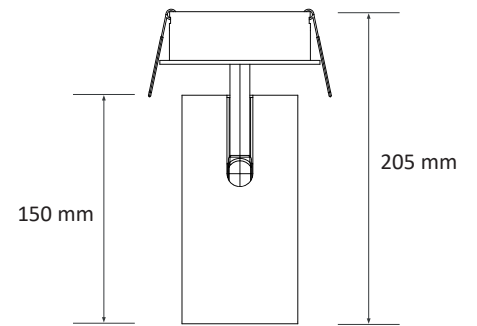

Consuming Power

Tüketim Gücü

9W

14W

Light Source

Işık Kaynağı

COB LED

Color Temperature

Renk Sıcaklığı

2700K

5000K

3000K

6500K

4000K

Luminaire Output Lumen

Armatür Çıkış Akısı

927lm

1440lm

Efficiency

Verimlilik

103lm/W

Power Factor

Güç Faktörü

Pf>90

Forward Current

Sürüş Akımı

200mA

350mA